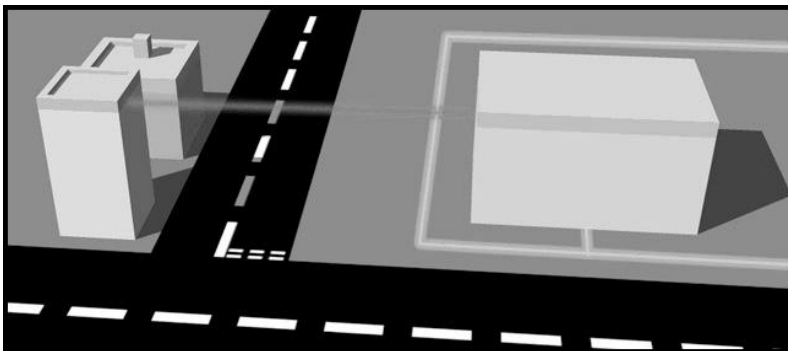

### Application Diagram

CableFree Wireless links are deployed on rooftop or tower locations between buildings or sites.

Network connections (Gigabit or 10Gbps Ethernet, E1/T1, video, voice) connect to the wireless units which can be mounted on tripods, rooftops, towers, poles or behind windows.