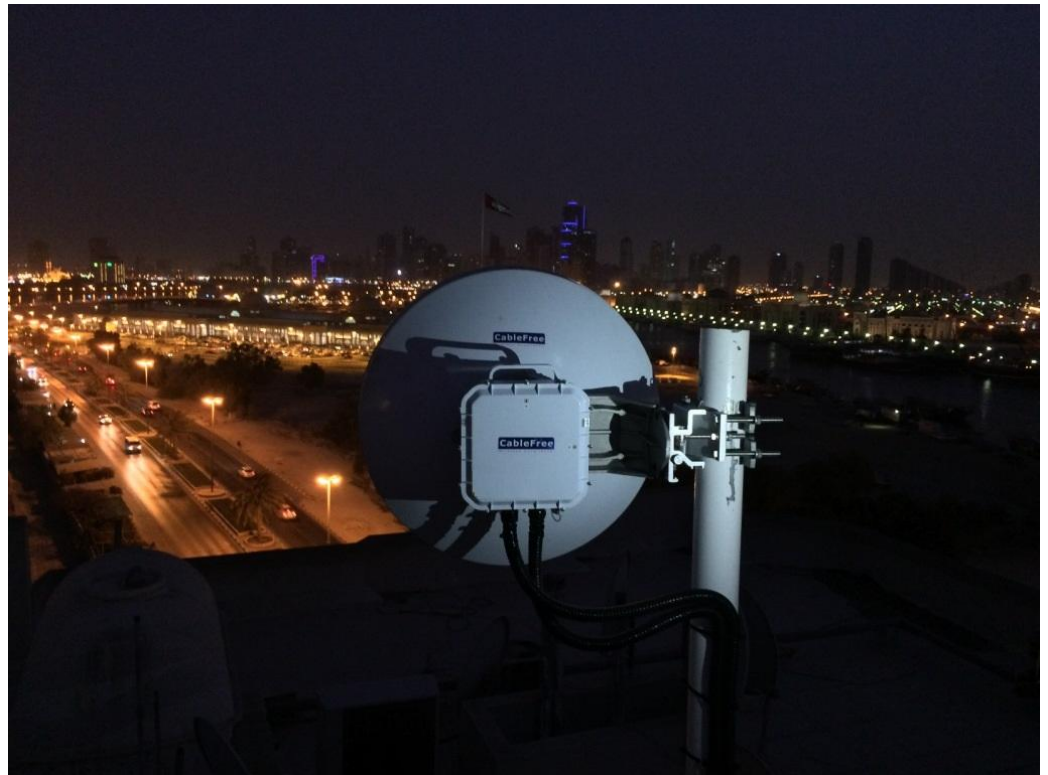

Application Note
CableFree Wireless Safe City Applications
10 Gigabit Wireless Networks

About Wireless Excellence

Founded in 1996 and with headquarters in Oxford UK, Wireless Excellence Limited is a leading designer and supplier of outdoor and indoor Broadband Wireless communication products.

With a complete range of solutions including Radio, Microwave, Millimeter-Wave, Free Space Optics, WiFi and 4G/LTE solutions, customers in over 70 countries have chosen Wireless Excellence as the "one stop shop" solution of choice for dependable wireless networking.